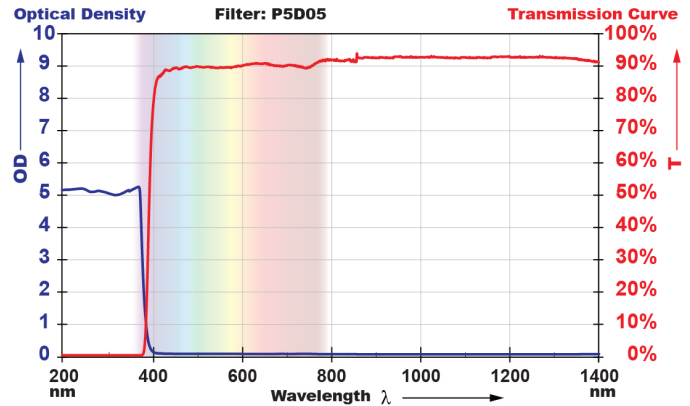

Filter: P5D05

Color: Clear
Material: Acrylic
VLT: 90%

Optical Density (OD):

OD 6+ @ 10600 nm

Available Sizes

Part Numbers	Thickness .125" +/- .02"
000.P5D05.5005	4" x 8"
000.P5D05.5001	12" x 12"
000.P5D05.5002	12" x 24"
000.P5D05.5003	12" x 36"
000.P5D05.5004	24" x 24"
000.P5D05.5000	24" x 36"
000.P5D05.5012	36" x 48"
Part Numbers	Thickness .25" +/- .02"
000.P5D05.5255	4" x 8"
000.P5D05.5251	12" x 12"
000.P5D05.5252	12" x 24"
000.P5D05.5253	12" x 36"
000.P5D05.5254	24" x 24"
000.P5D05.5250	24" x 36"
000.P5D05.5212	36" x 48"